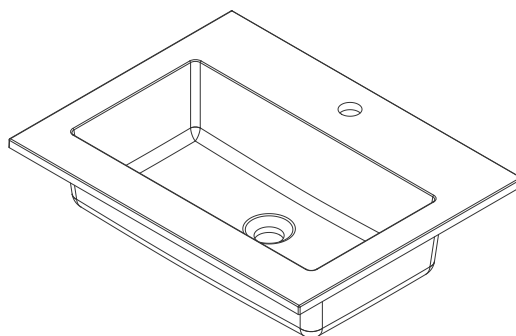

23.6" SWB SERIES BASIN

SWB-S23.6-CHB

SWB-S23.6-GW

JAMES MARTIN
VANITIES

Features and Materials

Countertop Materials: Composite Stone

Number of Basins: One, Integrated Sinktop

Basin Overflow: NO

Certifications: ICC-ES PMG-1568

Dimension

Length: 23-5/8"

Width: 18-1/8"

Basin Depth: 5-1/8"

Basin Length: 19-5/8"

Basin Width: 10-1/4"

Overall Height: 6"

Profile Height: 5/8"

Drain Hole Size: 1-3/4"

23.6" SWB SERIES BASIN

JAMES MARTIN VANITIES

SWB-S23.6-CHB

SWB-S23.6-GW

Top View

Side View