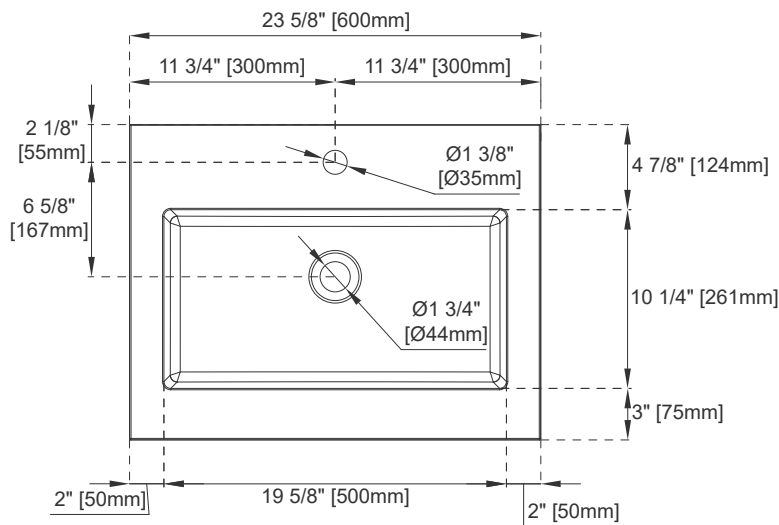

Certifications: ICC-ES PMG-1568

Dimension

Length: 23-5/8"

Width: 18-1/8"

Basin Depth: 5-1/8"

Basin Length: 19-5/8"

Basin Width: 10-1/4"

Overall Height: 6"

Profile Height: 5/8"

Drain Hole Size: 1-3/4"

23.6" SWB SERIES BASIN

JAMES MARTIN VANITIES

SWB-S23.6-CHB

SWB-S23.6-GW

Top View

Side View

Front View

All dimensions are nominal

Visit website for warranty and installation information
www.jamesmartinvanities.com