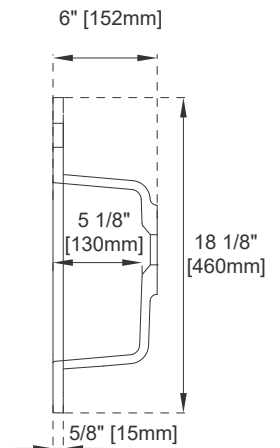

Certifications: ICC-ES PMG-1568

Dimension

Length: 23-5/8"

Width: 18-1/8"

Basin Depth: 5-1/8"

Basin Length: 19-5/8"

Basin Width: 10-1/4"

Overall Height: 6"

Profile Height: 5/8"

Drain Hole Size: 1-3/4"

23.6" SWB SERIES BASIN

JAMES MARTIN VANITIES

SWB-S23.6-CHB

SWB-S23.6-GW

Top View

Side View

Front View

All dimensions are nominal

Visit website for warranty and installation information
www.jamesmartinvanities.com