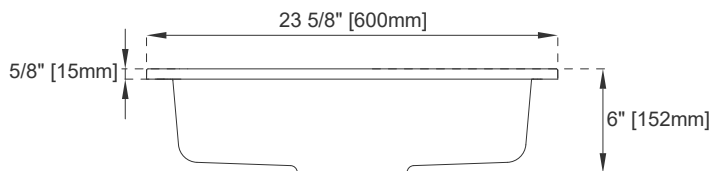

Certifications: ICC-ES PMG-1568

Dimension

Length: 23-5/8"

Width: 18-1/8"

Basin Depth: 5-1/8"

Basin Length: 19-5/8"

Basin Width: 10-1/4"

Overall Height: 6"

Profile Height: 5/8"

Drain Hole Size: 1-3/4"

23.6" SWB SERIES BASIN

JAMES MARTIN VANITIES

SWB-S23.6-CHB

SWB-S23.6-GW

Top View

Side View

Front View

All dimensions are nominal

Visit website for warranty and installation information
www.jamesmartinvanities.com